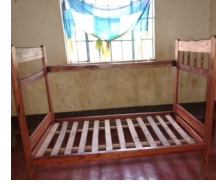

AN UPDATE FROM OMORIBE. *Bringing life-changing help to vulnerable Kenyan children*

Daily Food

Restroom Remodel

Dress For Success

Good Night, Sleep Tight

Daily Food

Proper nourishment leads to better health, better learning and better futures. The staff of Omoribe prepares meals for an average of 33 growing children everyday. The cost to feed one child is \$1.17 per day for a total of \$35.00 a month. This is a monthly cost of \$1,155.00 needed per month to assure that these children are able to eat. By supporting Omoribe, you are making an important investment in the future success of the nation of Kenya through these children. [Donate to Food Fund](#)

Restroom Remodel Completed

THANK YOU! The Omoribe Project was recently able to renovate the restroom facilities for the children. The total cost of the project was around \$500 and included rebuilding stall doors, fixing crumbling walls and repainting the entire structure. The work was completed by local repairmen and some of the older students helped with painting.

Good Night, Sleep Tight

A good night's rest is important to everyone, and the children at Omoribe are no exception. Their current wooden beds have broken slats and many of the children sleep on mattresses on the floor because they can no longer comfortably sleep in their bed. The wooden beds can also become infested with bed bugs. The Kenya Health Department has recommended that the beds be replaced with metal framed beds to prevent this problem.